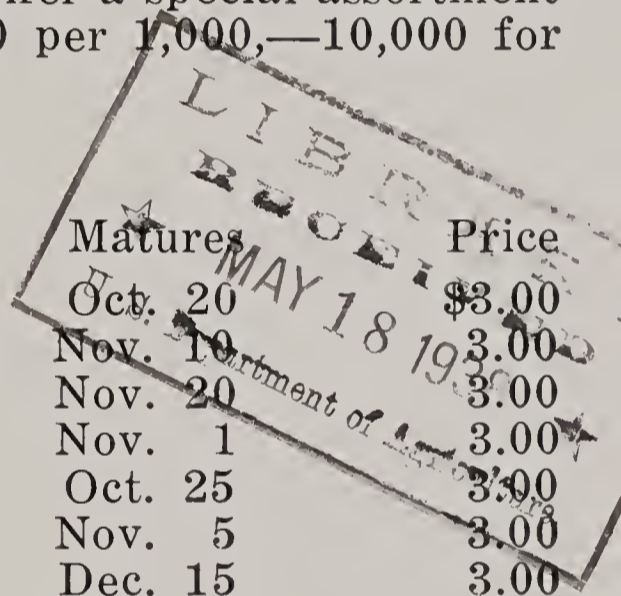

CHRYSANTHEMUM SPECIALISTS

Varieties marked * are very hardy

LOCATION—We are located 4 miles from Richmond, Virginia, on the C. & O. Railway.

Our climate is such that we can winter our stock with some protection, outdoors, guaranteeing you clean, strong stock, absolutely free from midge.

SHIPPING—We will ship as per your instructions. If no instructions are given, we will use our best judgment. If wanted by parcel post, add amount for postage.

TERMS—Cash with order except where special arrangements are made for credit.

SPECIAL OFFER—For growers who can use a mixture of pompons for cutting from early October to November 1st we offer a special assortment (our selection) at $10.00 per 1,000,—10,000 for $90.00.

Priced Per 100

MUMS.—WHITE

Silver Sheen	Matures	Price
Chas. Rager	Oct. 20	$3.00
Mefo	Nov. 10	3.00
SNOW WHITE	Nov. 20	3.00
Oconto	Nov. 1	3.00
Betsy Ross	Oct. 25	3.00
White Mistletoe	Nov. 5	3.00
Mrs. Henry Robinson	Dec. 15	3.00
Quaker Maid	Nov. 1	3.00
Wm. Turner	Oct. 5	3.00
	Nov. 5	5.00

MUMS.—YELLOW

Columbus Dispatch	Nov. 15	3.00
Citronella	Oct. 25	3.00
Friendly Rival	Nov. 20	3.00
Chrysolora	Oct. 15	3.00
Golden Glory	Nov. 1	3.00
Golden Pearson	Nov. 20	3.00
Gold Lode	Oct. 1	3.00
Mrs. H. E. Kidder	Oct. 25	3.00
Sunglow	Oct. 25	3.00
Golden Wedding	Nov. 1	3.00
Golden October	Oct. 10	3.00
Italian King	Nov. 5	3.00

MUMS.—RED

Harvard	Nov. 30	3.00
Garnet King	Nov. 20	3.00
Lucifer Imp.	Nov. 5	8.00
Vivid	Oct. 15	3.00